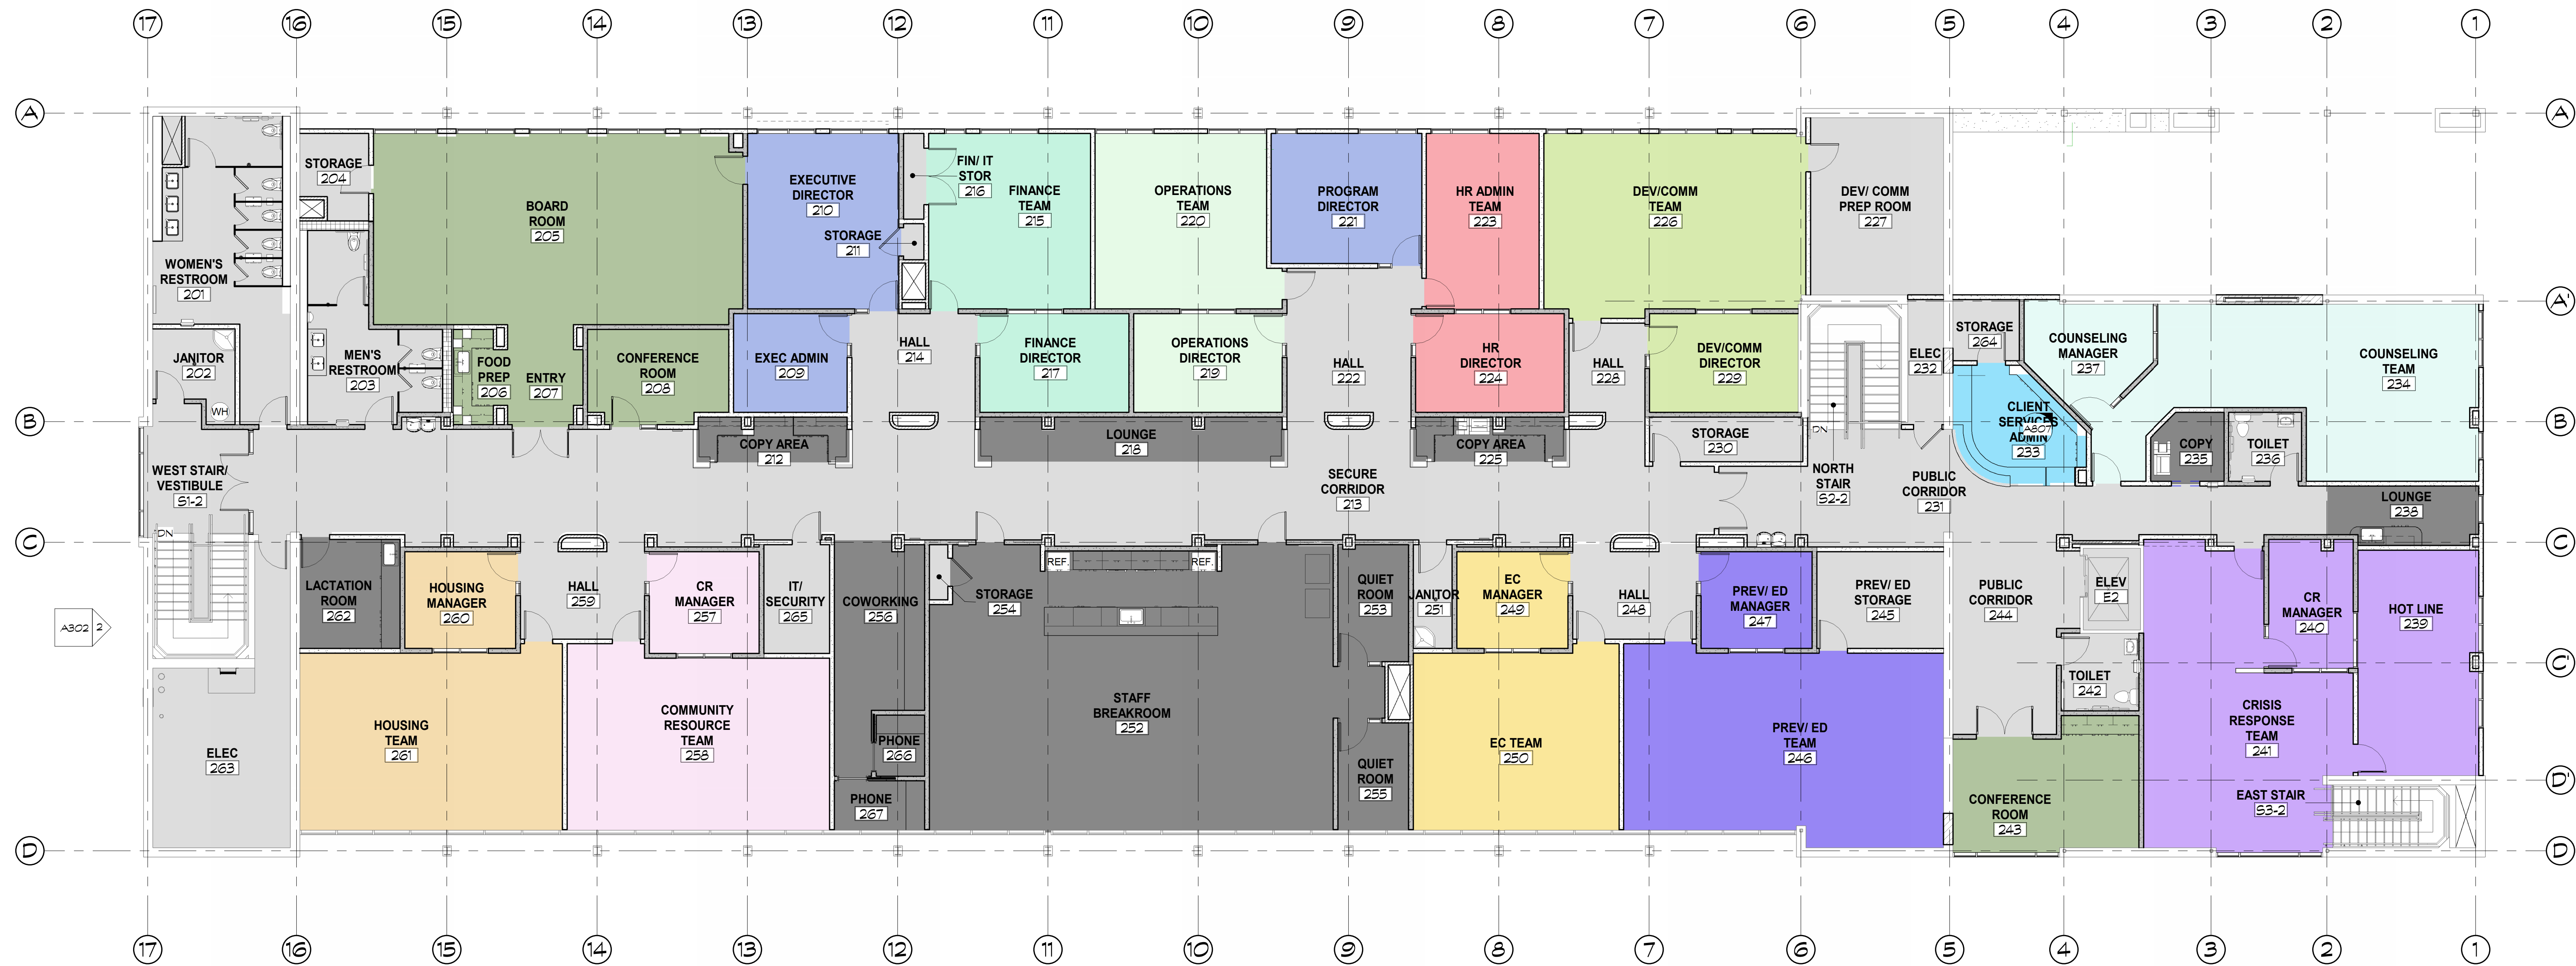

FIRST FLOOR PLAN

MARJAREE MASON CENTER
COMMUNITY RESOURCE CENTER TI

TRUE NORTH

The Isnardi Foundation Community Resource Center of the Marjaree Mason Center

SECOND FLOOR PLAN

MARJAREE MASON CENTER COMMUNITY RESOURCE CENTER TI