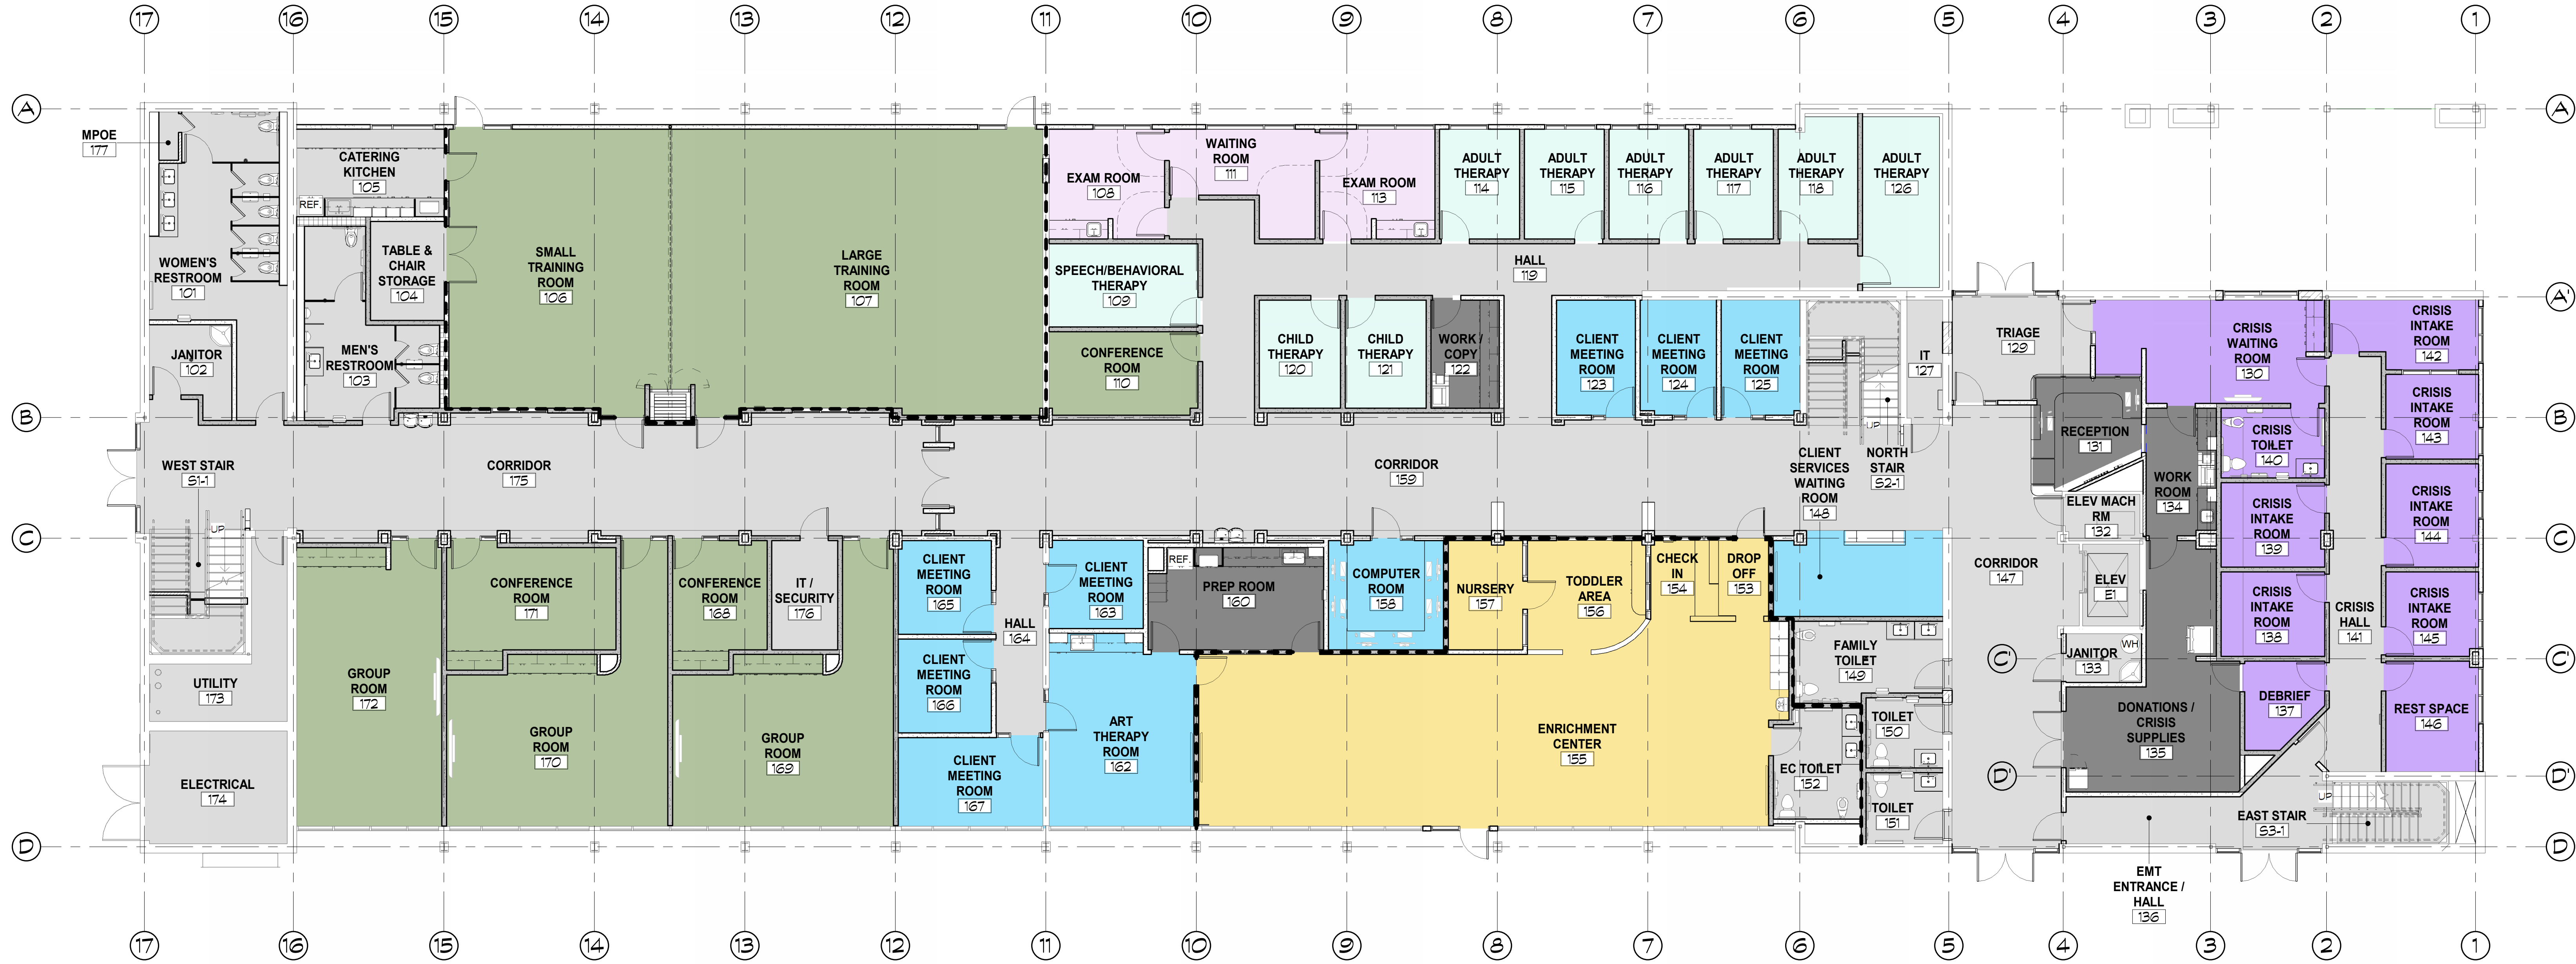

The Isnardi Foundation Community Resource Center of the Marjaree Mason Center

**PAUL HALAJIAN
ARCHITECTS**
389 Clovis Ave, Suite 100
Clovis, CA 93612-1185
T: 559.297.7900 F: 559.297.7950
www.halajianarch.com

FIRST FLOOR PLAN

MARJAREE MASON CENTER
COMMUNITY RESOURCE CENTER TI

TRUE NORTH