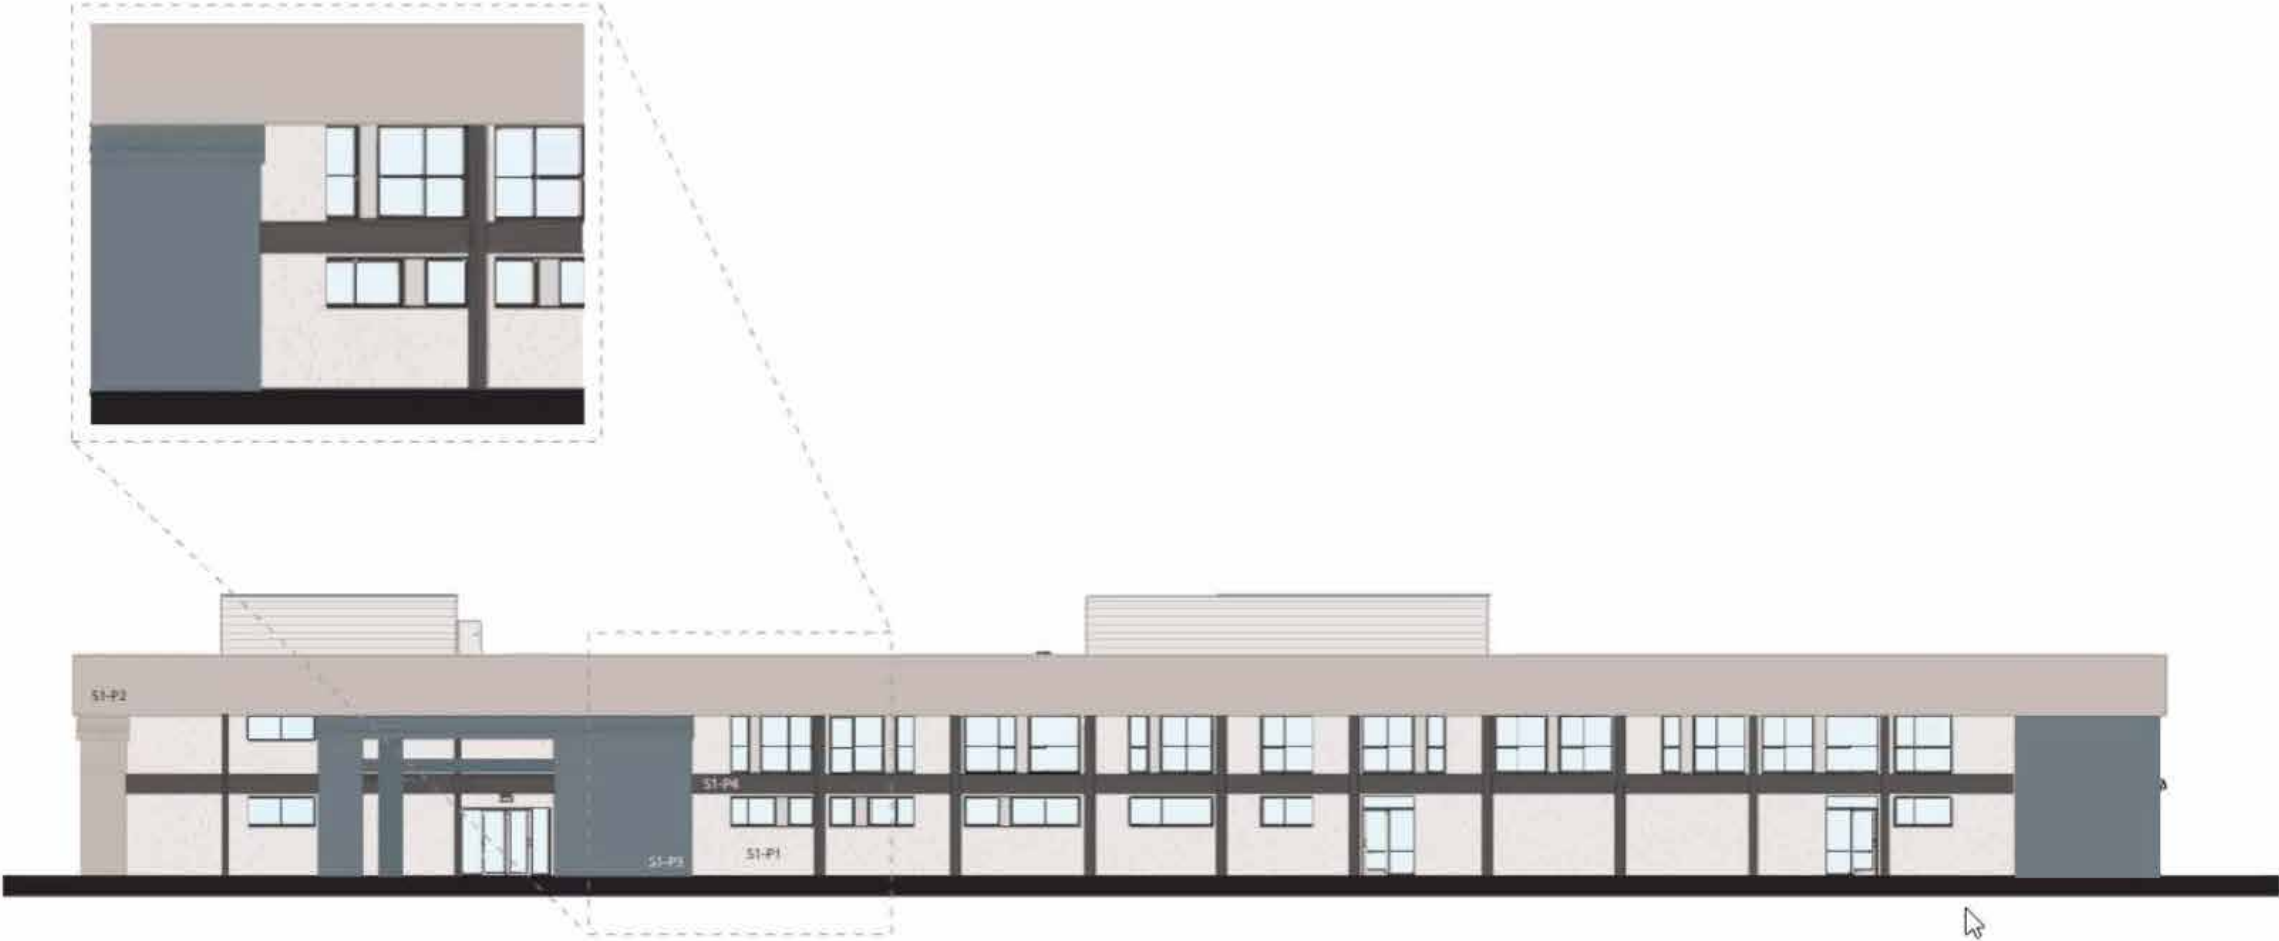

MMC Façade – Presented Color Palette

			
S1-P1	S1-P2	S1-P3	S1-P4
ALABASTER - E-19 FIELD COLOR (PLASTER)	MEGA GREIGE SW 7031 ACCENT COLOR 1	SLATE TILE SW 7624 ACCENT COLOR 2	CYBERSPACE SW 7076 ACCENT COLOR 3 (METAL)